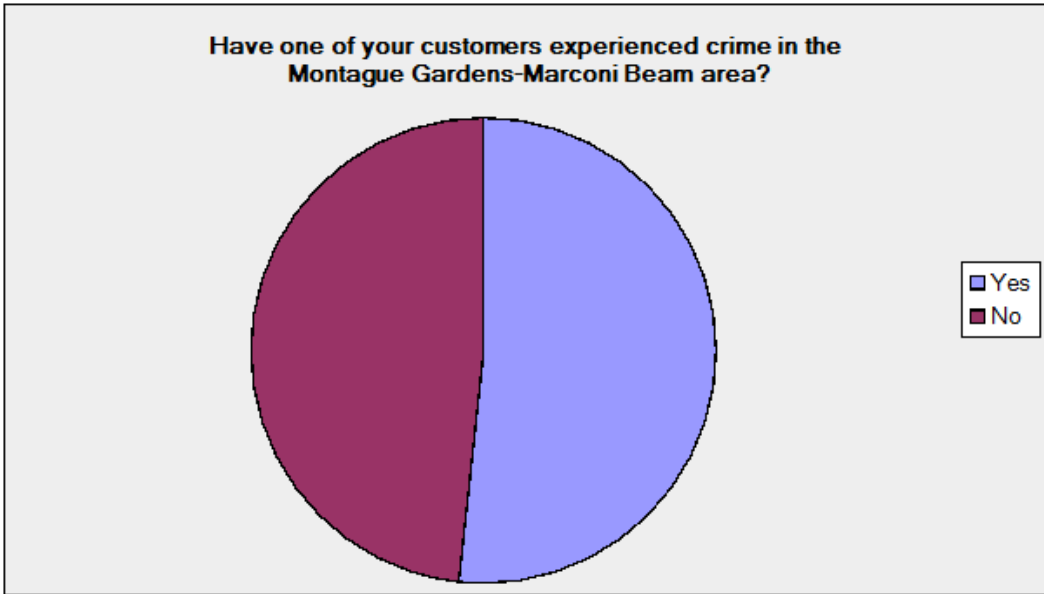

Question 11 (Category: Safety and security)

Have one of your customers experienced crime in the Montague Gardens-Marconi Beam area?

Answer Options	Response Percent	Response Count
Yes	51.7%	75
No	48.3%	70
<i>answered question</i>		145
<i>skipped question</i>		18