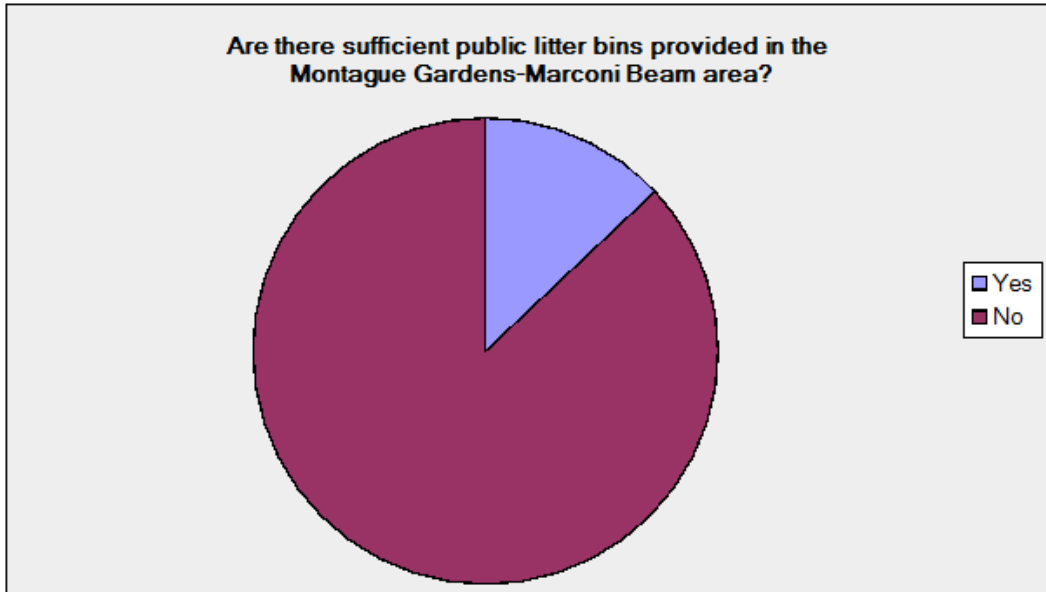

Question 19 (Category: Cleanliness)

Are there sufficient public litterbins provided in the Montague Gardens-Marconi Beam area?

Answer Options	Response Percent	Response Count
Yes	13.0%	19
No	87.0%	127
<i>answered question</i>		146
<i>skipped question</i>		17

Question 20 (Category: Cleanliness)

Are roads and sidewalks kept clean?

Answer Options	Response Percent	Response Count
Yes	23.0%	34
No	77.0%	114
<i>answered question</i>		148
<i>skipped question</i>		15