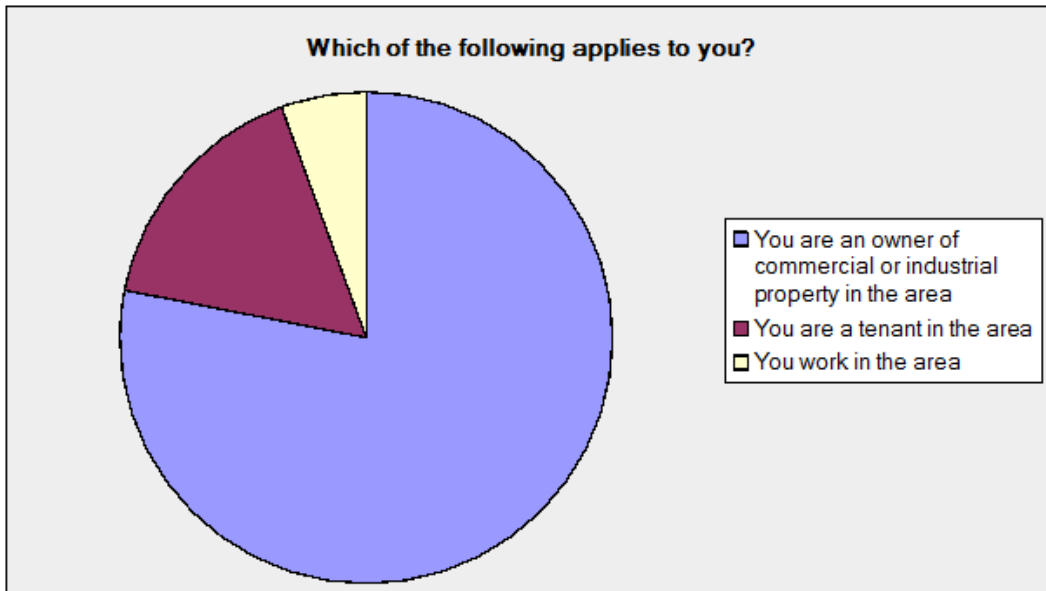

Survey Questions and Responses

The following are the actual questions and responses from the survey.

Question 1 (Category: Respondent information)

Address of property in Montague Gardens-Marconi Beam area		
Answer Options	Response Percent	Response Count
Name	97.5%	155
Company	96.2%	153
Address	97.5%	155
Address 2	83.6%	133
City/Town	90.6%	144
ZIP/Postal Code	86.8%	138
Email Address	98.1%	156
Phone Number	95.6%	152
	<i>answered question</i>	159
	<i>skipped question</i>	4

Question 2 (Category: Respondent information)

Which of the following applies to you?

Answer Options	Response Percent	Response Count
You are an owner of commercial or industrial property in the area	78.1%	1
You are a tenant in the area	16.3%	2
You work in the area	5.6%	9
<i>answered question</i>		160
<i>skipped question</i>		3