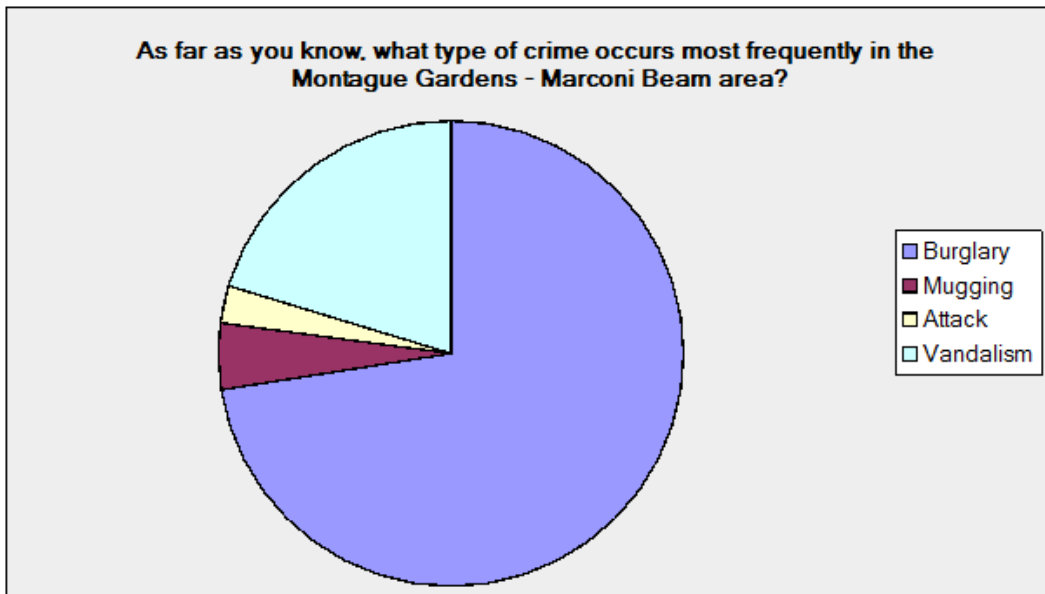

Question 5 (Category: Safety and security)

Have you personally experienced crime in the Montague Gardens-Marconi Beam area?

Answer Options	Response Percent	Response Count
Yes	59.4%	92
No	40.6%	63
<i>answered question</i>		155
<i>skipped question</i>		8

Answer Options	Response Percent	Response Count
Yes	46.1%	70
No	53.9%	82
<i>answered question</i>		152
<i>skipped question</i>		11

Have one of your staff been effected by crime in the Montague Gardens - Marconi Beam area?

Question 7 (Category: Safety and security)

As far as you know, what type of crime occurs most frequently in the Montague Gardens-Marconi Beam area?

Answer Options	Response Percent	Response Count
Burglary	72.5%	111
Mugging	4.6%	7
Attack	2.6%	4
Vandalism	20.3%	31
<i>answered question</i>		153
<i>skipped question</i>		10