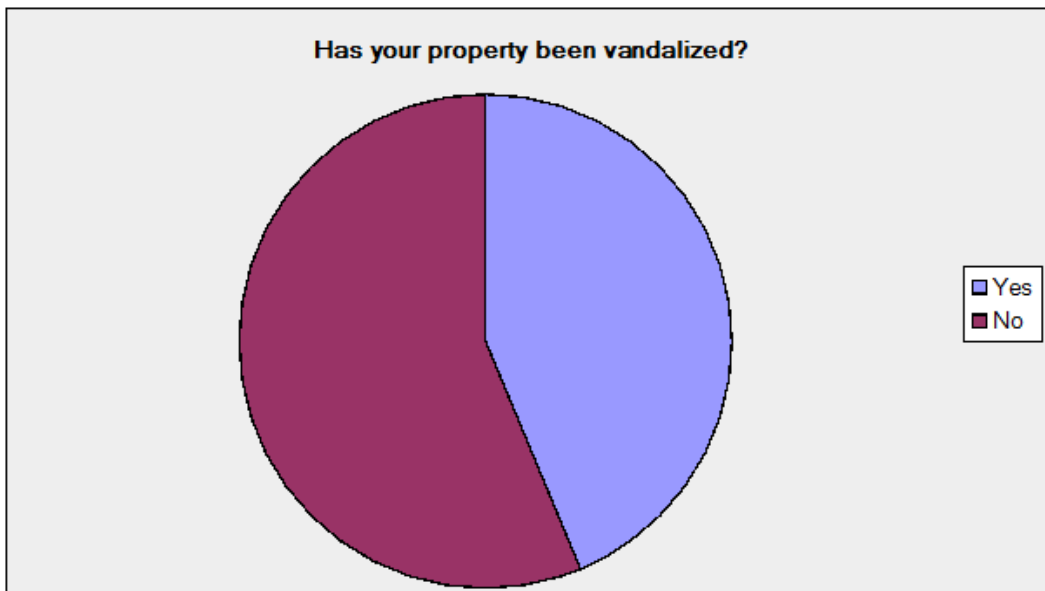

Question 3 (Category: Safety and security)

Has your property been vandalized?

Answer Options	Response Percent	Response Count
Yes	43.7%	69
No	56.3%	89
<i>answered question</i>		158
<i>skipped question</i>		5