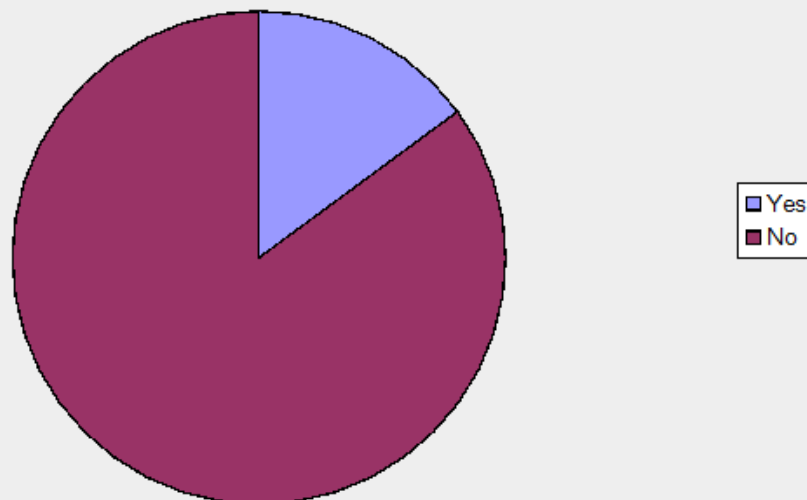

Question 9 (Category: Safety and security)

Do you feel safe entering the area at night?

Answer Options	Response Percent	Response Count
Yes	14.9%	23
No	85.1%	131
	<i>answered question</i>	154
	<i>skipped question</i>	9

Do you feel safe entering the area at night?