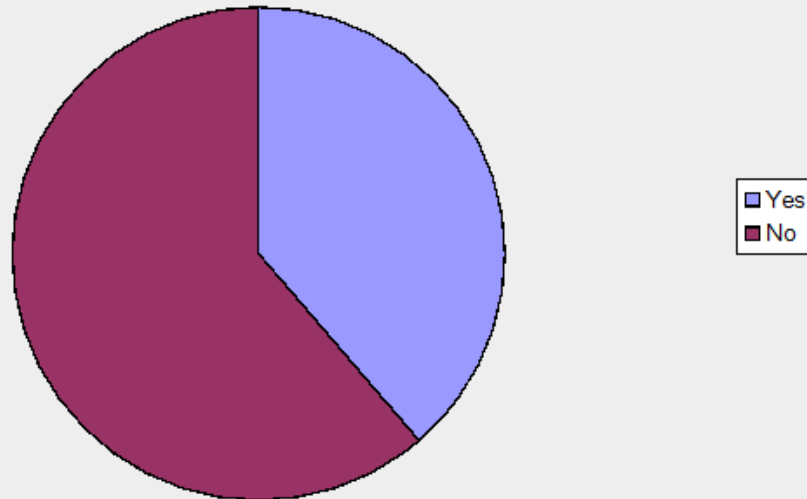

Do you feel that your staff are safe getting to and from public transport?