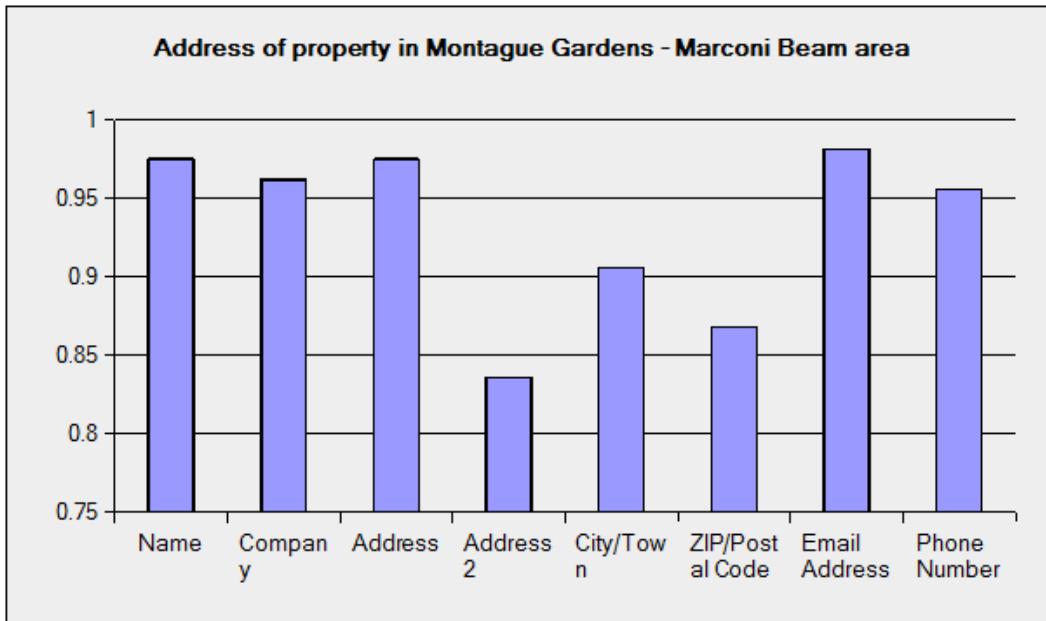

Survey Questions and Responses

The following are the actual questions and responses from the survey.

Question 1 (Category: Respondent information)

Address of property in Montague Gardens-Marconi Beam area		
Answer Options	Response Percent	Response Count
Name	97.5%	155
Company	96.2%	153
Address	97.5%	155
Address 2	83.6%	133
City/Town	90.6%	144
ZIP/Postal Code	86.8%	138
Email Address	98.1%	156
Phone Number	95.6%	152
	<i>answered question</i>	159
	<i>skipped question</i>	4

Question 2 (Category: Respondent information)

Which of the following applies to you?

Answer Options	Response Percent	Response Count
You are an owner of commercial or industrial property in the area	78.1%	1
You are a tenant in the area	16.3%	2
You work in the area	5.6%	9
<i>answered question</i>		160
<i>skipped question</i>		3