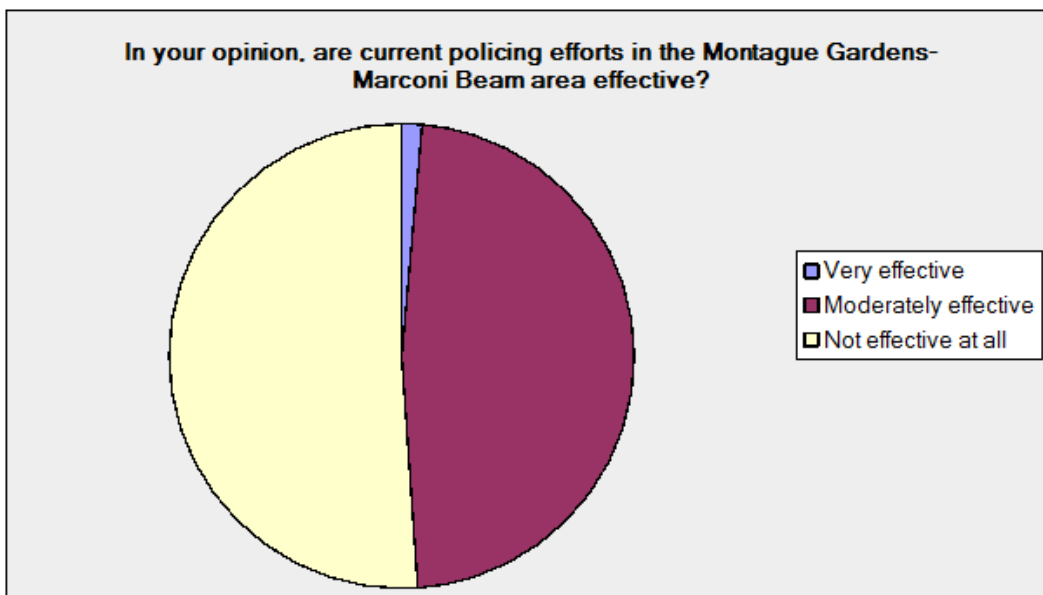

Answer Options	Response Percent	Response Count
Good	11.1%	16
Fair	68.1%	98
Poor	20.8%	30
<i>answered question</i>		144
<i>skipped question</i>		19

Indicate the extent to which you believe that traffic and road signage (street names, road markings etc.) are up to standard?

Question 25 (Category: Safety and security)

In your opinion, are current policing efforts in the Montague Gardens-Marconi Beam area effective?

Answer Options	Response Percent	Response Count
Very effective	1.4%	2
Moderately effective	47.5%	67
Not effective at all	51.1%	72
<i>answered question</i>		141
<i>skipped question</i>		22