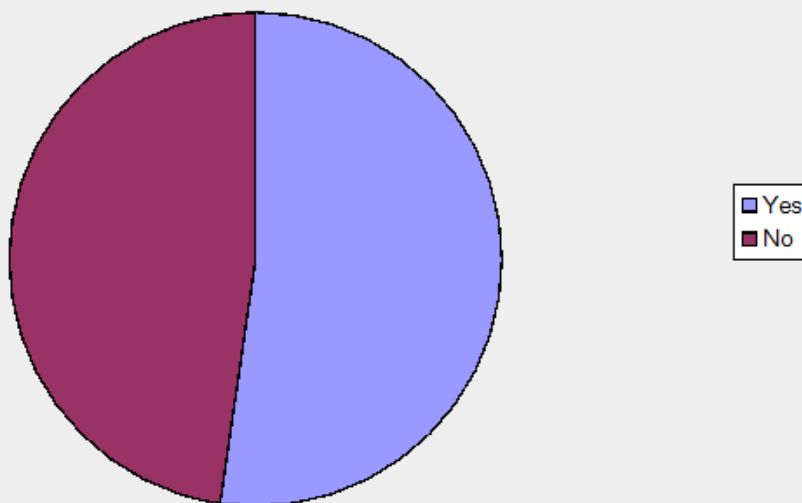

Question 15 (Category: Safety and security)

Is your property in a guarded security complex?

Answer Options	Response Percent	Response Count
Yes	52.3%	78
No	47.7%	71
<i>answered question</i>		149
<i>skipped question</i>		14

Is your property in a guarded security complex?