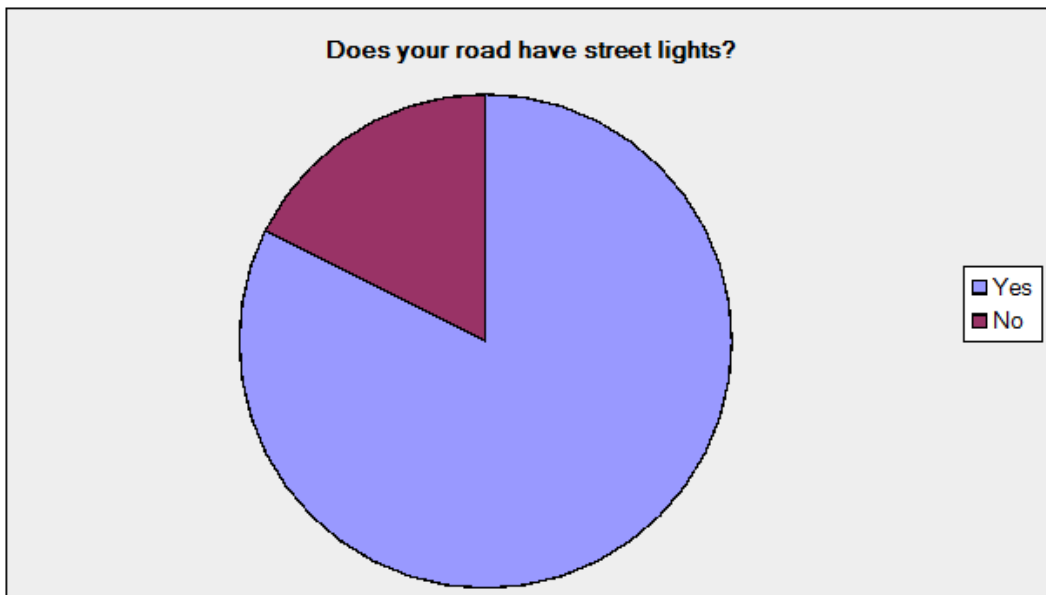

Question 22 (Category: Public infrastructure/environment)

Does your road have streetlights?

Answer Options	Response Percent	Response Count
Yes	82.4%	117
No	17.6%	25
<i>answered question</i>		142
<i>skipped question</i>		21

Question 23 (Category: Safety and security; Public infrastructure/environment)

In terms of security, is the street lighting in the Montague Gardens-Marconi Beam area, sufficient?

Answer Options	Response Percent	Response Count
Yes	38.6%	54
No	61.4%	86
<i>answered question</i>		140
<i>skipped question</i>		23