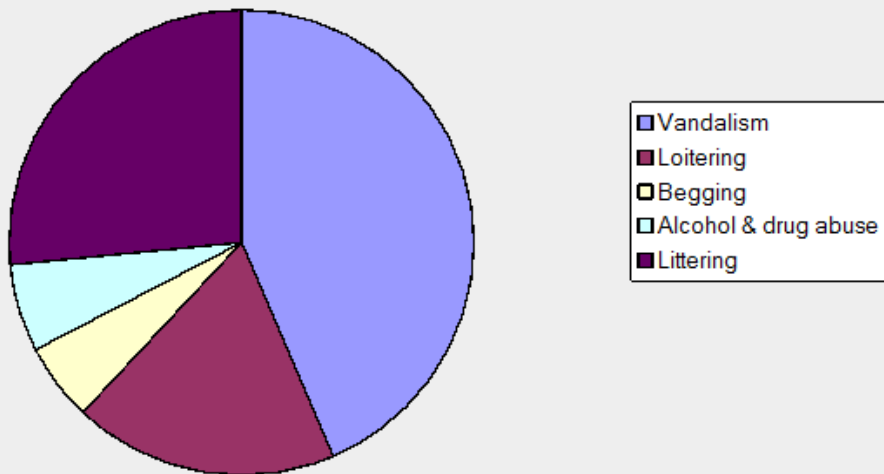

Specify in what ways homelessness and vagrancy affect the Montague Gardens-Marconi Beam area?