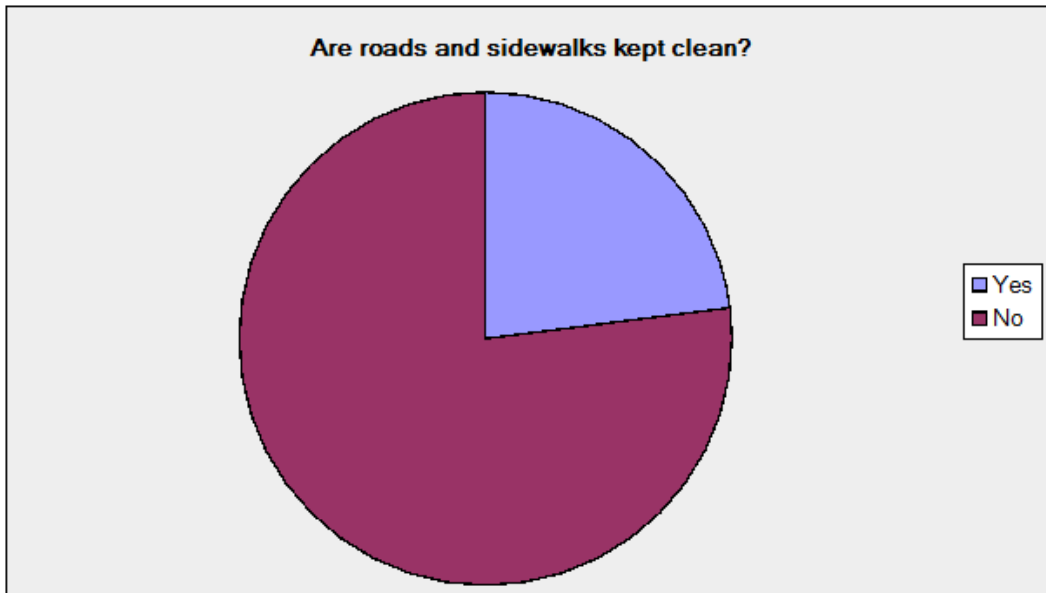

Question 21 (Category: Cleanliness)

How would you rate the overall cleanliness of the area?

Answer Options	Response Percent	Response Count
Good	2.0%	3
Fair	48.6%	72
Bad	49.3%	73
<i>answered question</i>		148
<i>skipped question</i>		15