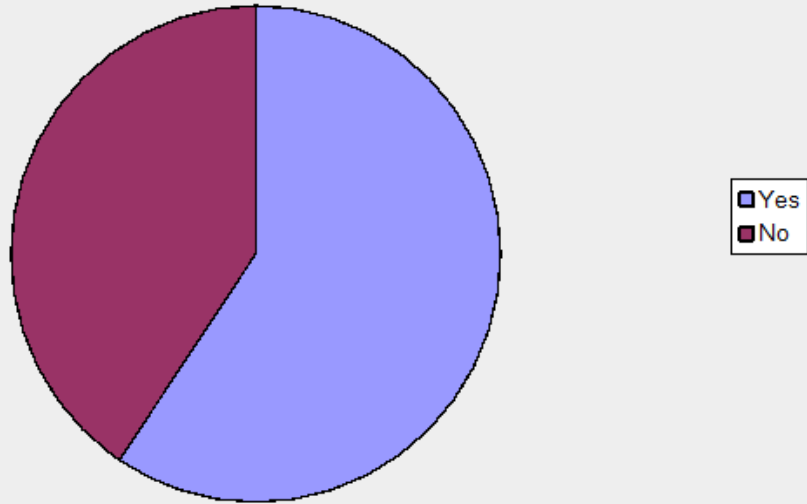

Have you personally experienced crime in the Montague Gardens - Marconi Beam area?