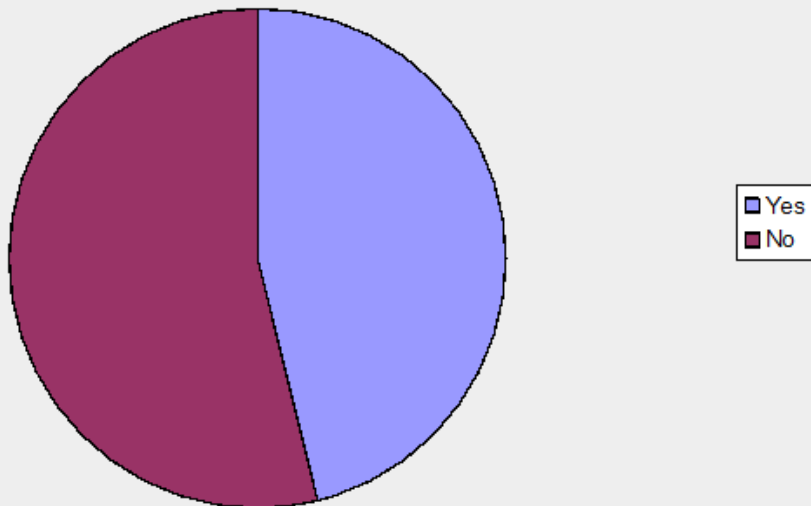

Question 5 (Category: Safety and security)

Have you personally experienced crime in the Montague Gardens-Marconi Beam area?

Answer Options	Response Percent	Response Count
Yes	59.4%	92
No	40.6%	63
<i>answered question</i>		155
<i>skipped question</i>		8

Have you personally experienced crime in the Montague Gardens - Marconi Beam area?

Question 6 (Category: Safety and security)

Have one of your staff been effected by crime in the Montague Gardens-Marconi Beam area?

Answer Options	Response Percent	Response Count
Yes	46.1%	70
No	53.9%	82
<i>answered question</i>		152
<i>skipped question</i>		11

Have one of your staff been effected by crime in the Montague Gardens - Marconi Beam area?