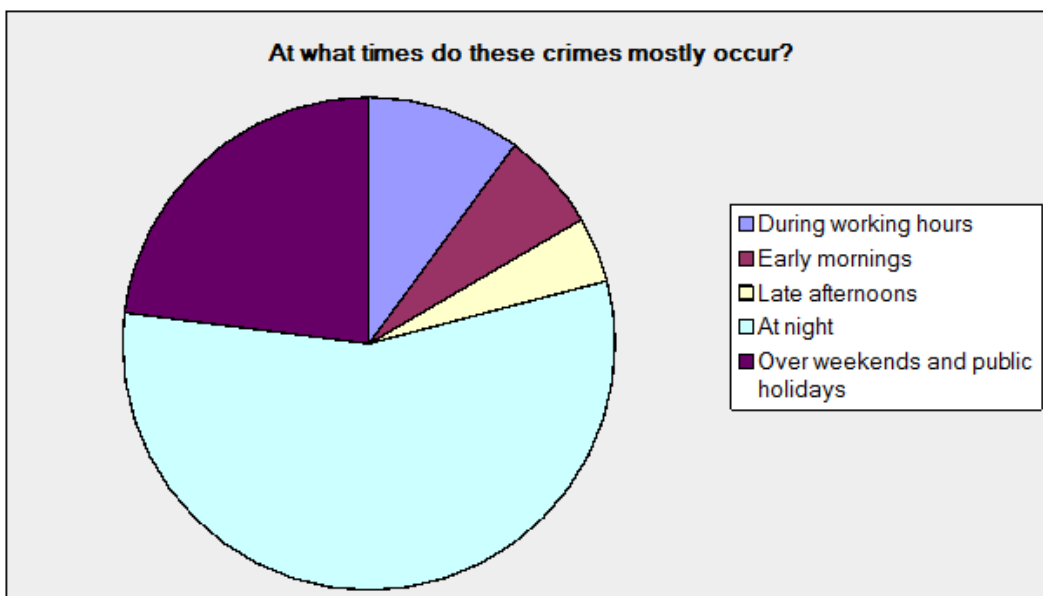

Question 13 (Category: Safety and security)

At what times do these crimes mostly occur?

Answer Options	Response Percent	Response Count
During working hours	10.1%	14
Early mornings	6.5%	9
Late afternoons	4.3%	6
At night	56.1%	78
Over weekends and public holidays	23.0%	32
<i>answered question</i>		139
<i>skipped question</i>		24

Question 14 (Category: Social environment)

Specify in what ways homelessness and vagrancy affect the Montague Gardens-Marconi Beam area?

Answer Options	Response Percent	Response Count
Vandalism	43.5%	64
Loitering	18.4%	27
Begging	5.4%	8
Alcohol & drug abuse	6.1%	9
Littering	26.5%	39
<i>answered question</i>		147
<i>skipped question</i>		16