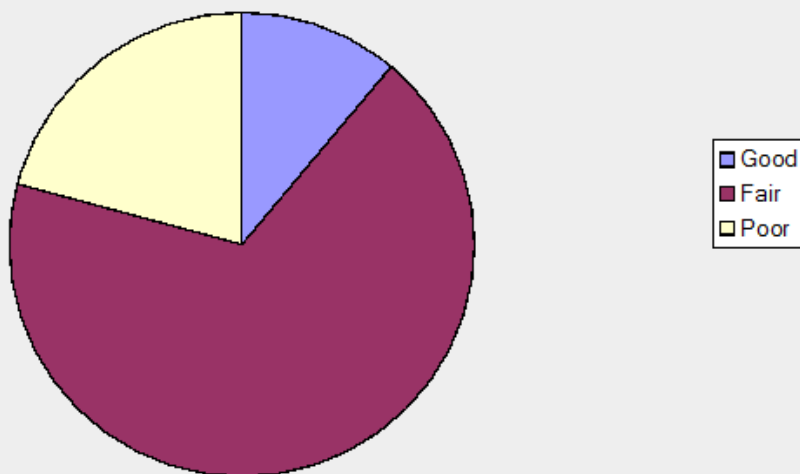

Question 24 (Category: Public infrastructure/environment)

Indicate the extent to which you believe that traffic and road signage (street names, road markings etc.) are up to standard?

Answer Options	Response Percent	Response Count
Good	11.1%	16
Fair	68.1%	98
Poor	20.8%	30
<i>answered question</i>		144
<i>skipped question</i>		19

Indicate the extent to which you believe that traffic and road signage (street names, road markings etc.) are up to standard?