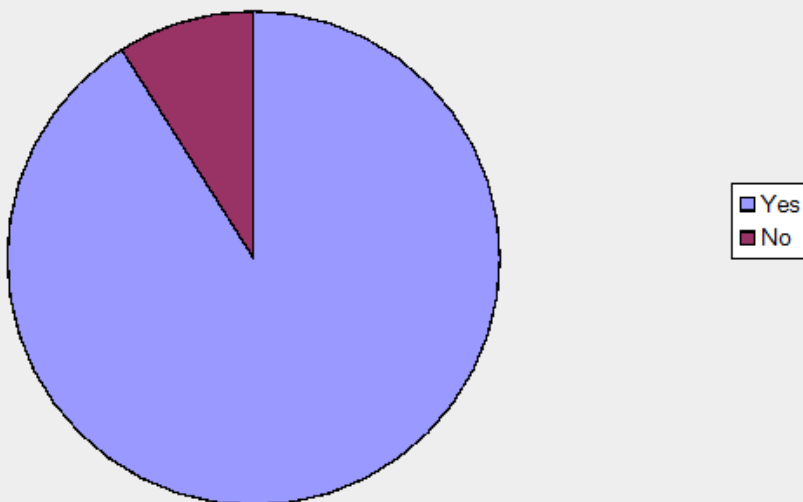

Question 18 (Category: Cleanliness)

Is there a litter problem in the public areas?

Answer Options	Response Percent	Response Count
Yes	91.0%	132
No	9.0%	13
<i>answered question</i>		145
<i>skipped question</i>		18

Is there a litter problem in the public areas?