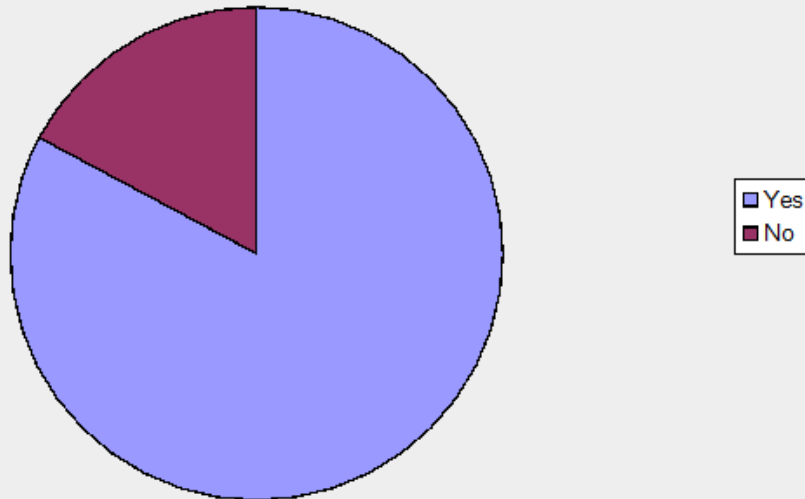

Is illegal dumping a problem in the Montague Gardens-Marconi Beam area?