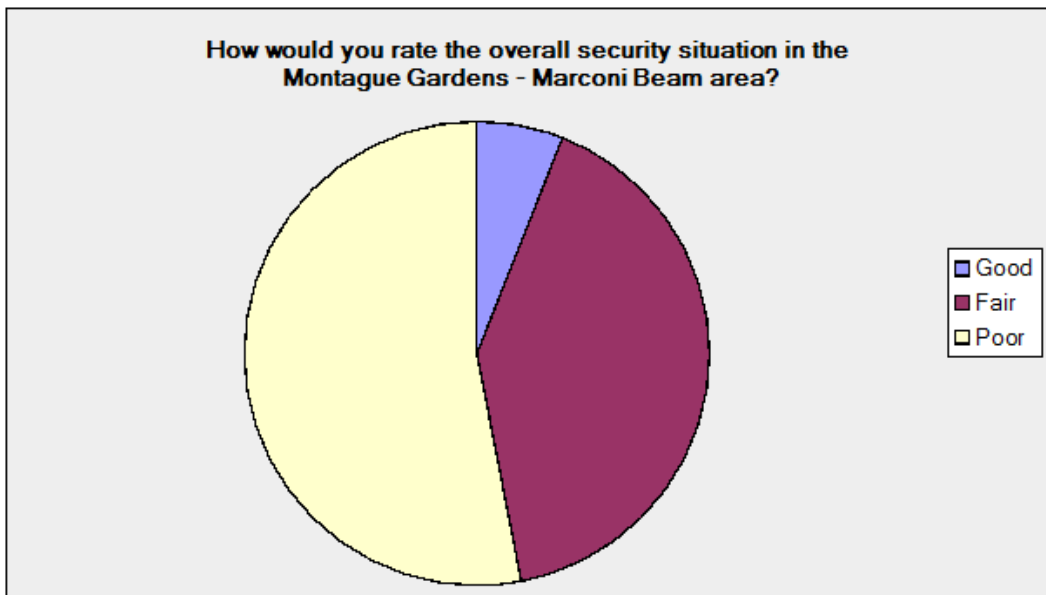

Specify in what ways homelessness and vagrancy affect the Montague Gardens-Marconi Beam area?

Question 15 (Category: Safety and security)

Is your property in a guarded security complex?

Answer Options	Response Percent	Response Count
Yes	52.3%	78
No	47.7%	71
<i>answered question</i>		149
<i>skipped question</i>		14

Is your property in a guarded security complex?

Question 16 (Category: Safety and security)

How would you rate the overall security situation in the Montague Gardens-Marconi Beam area?

Answer Options	Response Percent	Response Count
Good	6.0%	9
Fair	40.9%	61
Poor	53.0%	79
<i>answered question</i>		149
<i>skipped question</i>		14